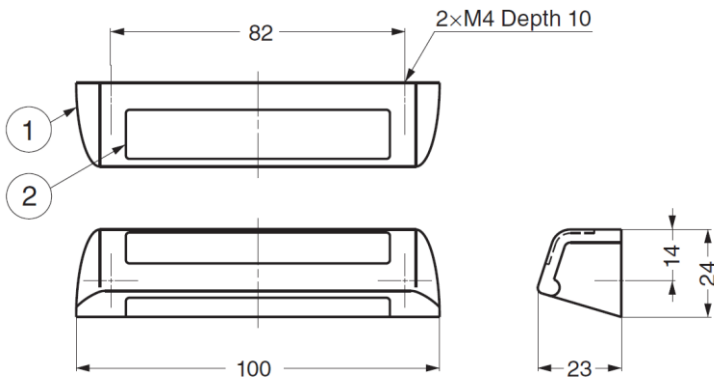

GGF-100 Pull

No.	Material	Finish/Colour
①	ABS	Black
②	Aluminium Sheet	Satin

Part No.
GGF-100

GFS-04-S Knob

Parts Included

- Truss head screw M4×25

No.	Material	Colour
①	Elastomer (TPE)	Black
②	Aluminium Alloy	Anodized Silver + Satin