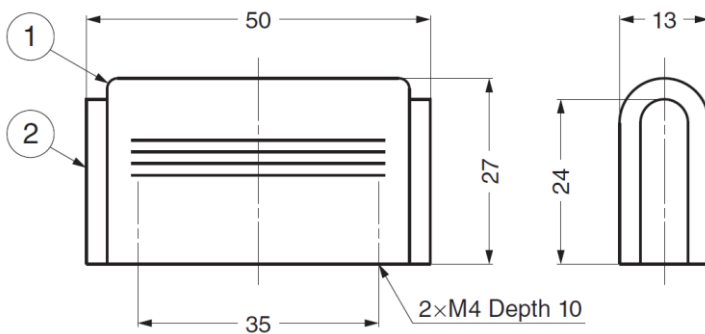

GGF-100 Pull

No.	Material	Finish/Colour
①	ABS	Black
②	Aluminium Sheet	Satin

Part No.
GGF-100

GFS-04-S Knob

Parts Included

- Truss head screw M4×25

No.	Material	Colour
①	Elastomer (TPE)	Black
②	Aluminium Alloy	Anodized Silver + Satin